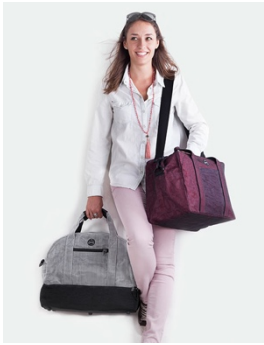

Sport and travel bag

B346-NET – 103